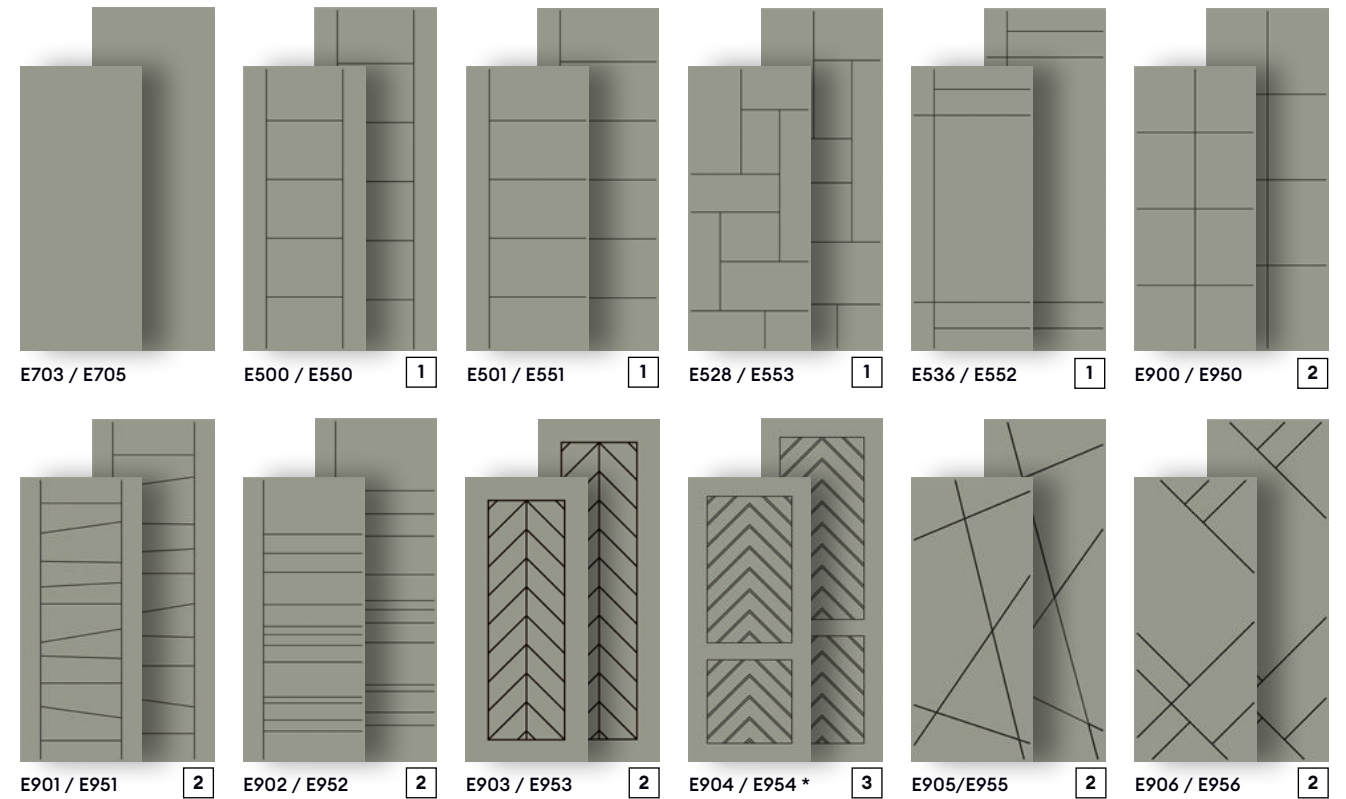

Custom design options are available.
Subject to engineering review.

SIZING

Heights	6'-8"	7'	8'
Widths	34"	36"	42"
Sidelites Widths	12"	14"	16"

10" flush panel sidelites available.
See E704/E707 on page 43.

*Not engineering drawings. For reference only.

EDGE SMOOTH

ENGRAVED

Engraving stops before door edge for air and water protection.

*E904/E954 not available in 42" width
36" x 8" and 42" x 8" available in 2-1/4" slab thickness.