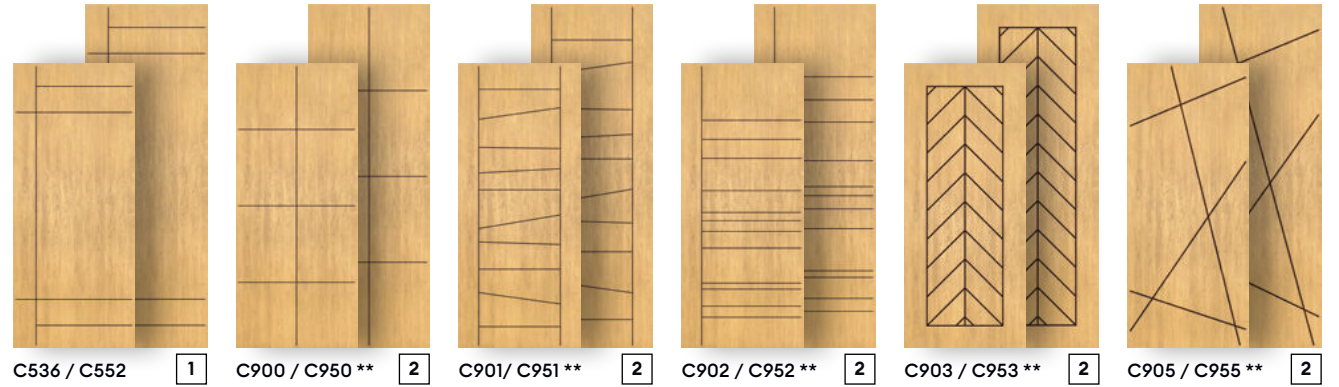

COMPOSITE GLASS STOPS (NON-CLADDED)

Size	Part #	Finish
3/4" x 1/2" x 144"	GS-COMG	Grained
3/4" x 1/2" x 144"	GS-COM	Smooth Raw
.354" x .553" x 99"	GSCOM99	Grained

CHERRY

CHERRY

CONTEMPORARY ENGRAVED

***Also available in 30" width x 7' height and 0.175" thick skins**

- SIZING**
- Heights** 6'-8" 7' 8'
- Widths** 32" 34" 36" 42"
- Sidelites Widths** 12" 14" 16"
- 10" flush panel sidelites available.

*Not engineering drawings. For reference only.

CHERRY

CONTEMPORARY STAINLESS INLAY