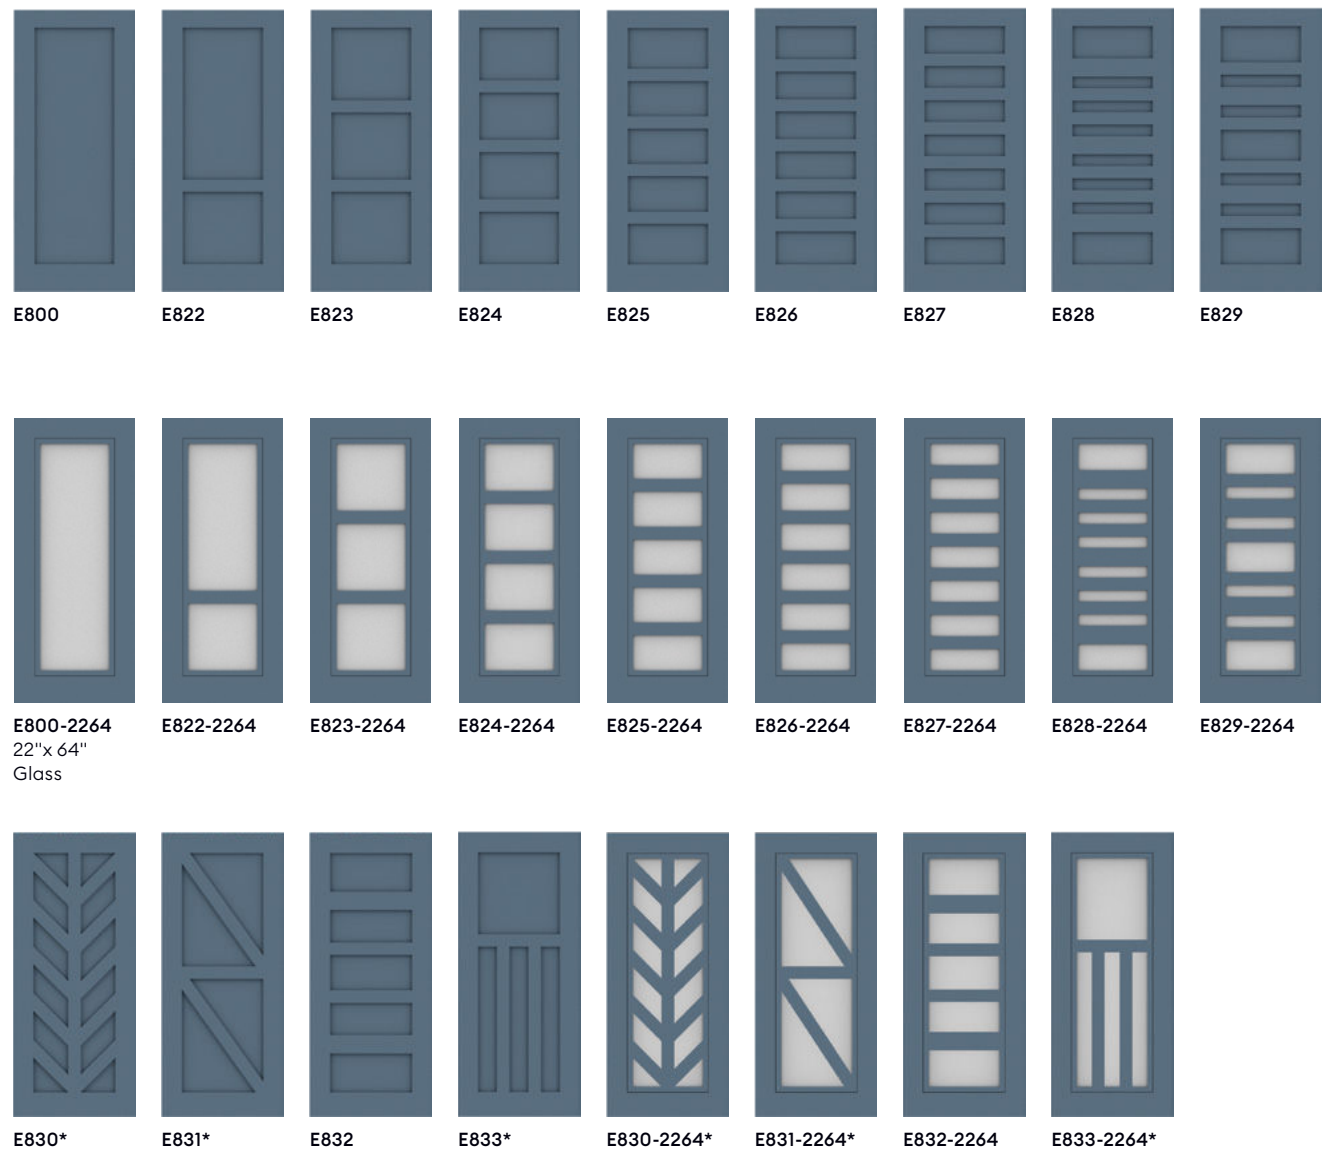

SDL bars available in 3-1/2" and 5-1/8" widths.
*Available in Canada only

SIZING

Heights	6'-8"	7'
Widths	34"	36"