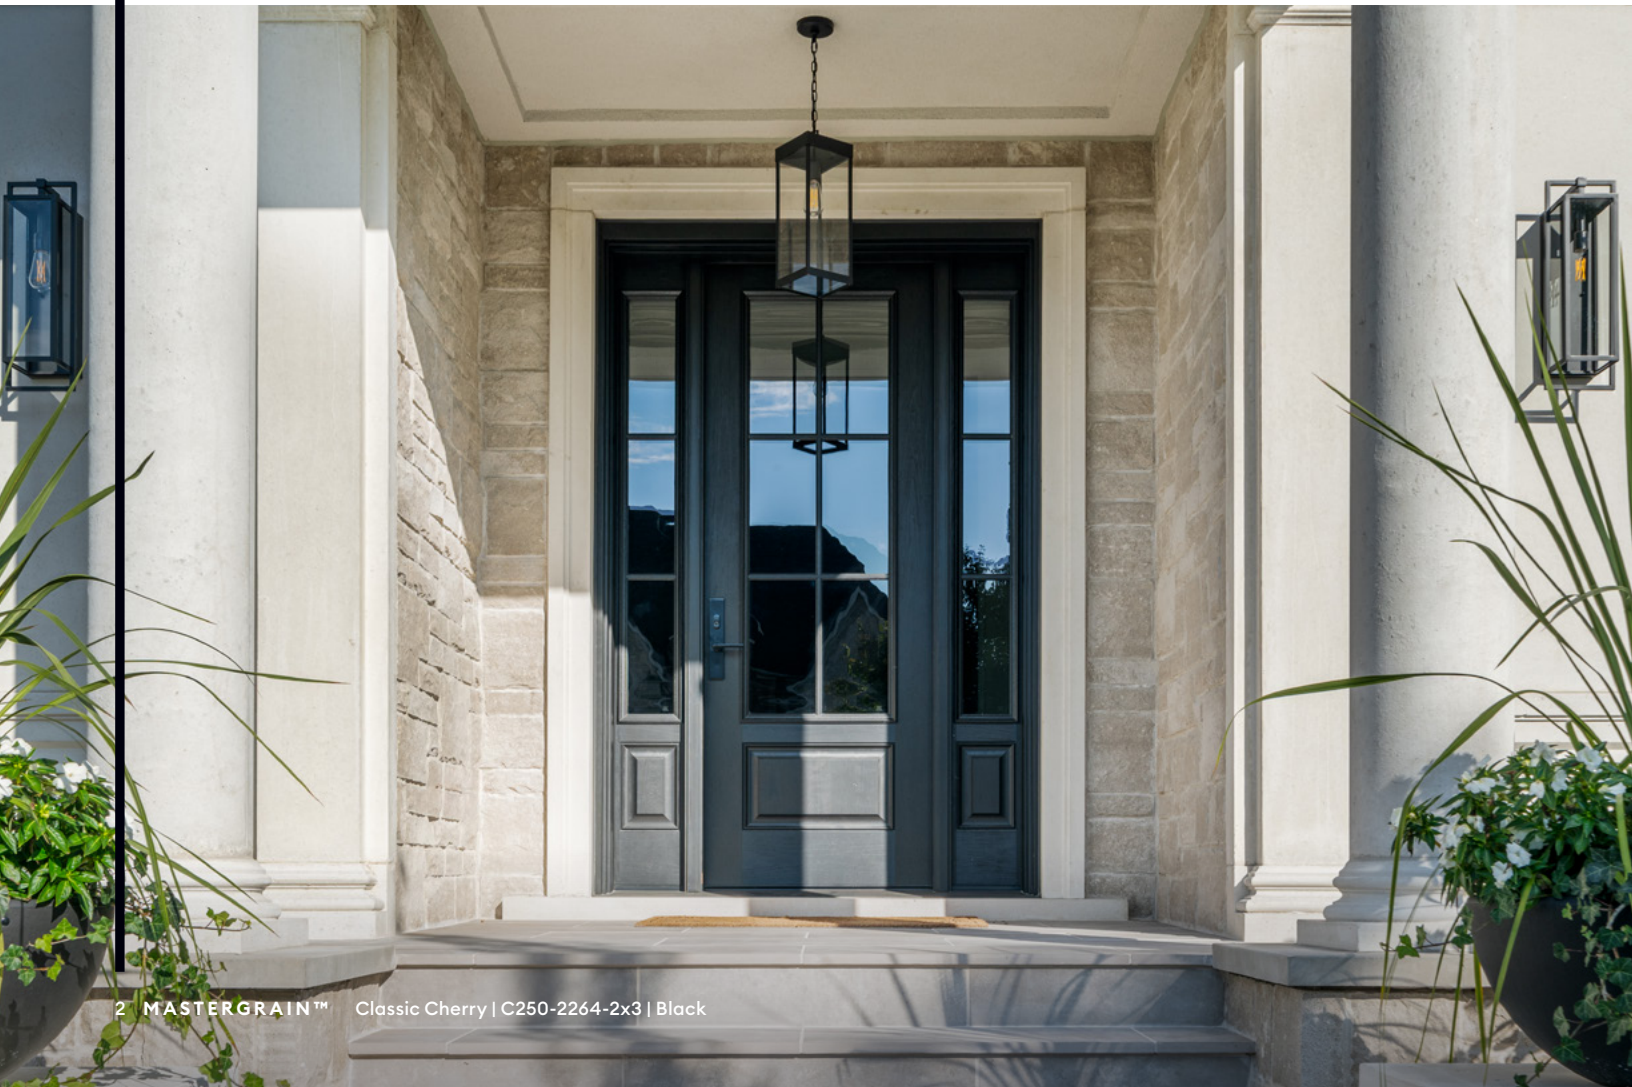

BEAUTY IS SKIN DEEP

Redefine Your Door

In 2008 Weber Manufacturing Technologies Inc., a Midland, Ontario, Canada-based tooling company, set out to leverage their proprietary Nickel Vapor Deposition (NVD) technology to completely revolutionize how fiberglass entry doors are made. NVD technology provides a unique way to capture fine, surface grain and sub-texture details, found on wood, leather and other materials.

Weber developed a complete offering of fiberglass door designs and fiberglass clad components. The products were branded MASTERGRAIN™ and the company began selling doors across North America. To create a MASTERGRAIN woodgrain door system using NVD technology, a silicone cast of a real wood door is formed and put into a deposition chamber to produce a nickel shell. The nickel shell is used to mold the fiberglass skins that are used on all door slabs and components. Other technologies can replicate woodgrain for fiberglass door production, but none can compare to the intricate, realistic and beautiful detail of a MASTERGRAIN door.

Today, Weber also uses NVD technology to create tooling and finished products for some of the world's most luxurious automotive, aerospace and building products brands.

DOORS THAT PERFORM AS BEAUTIFULLY AS THEY LOOK