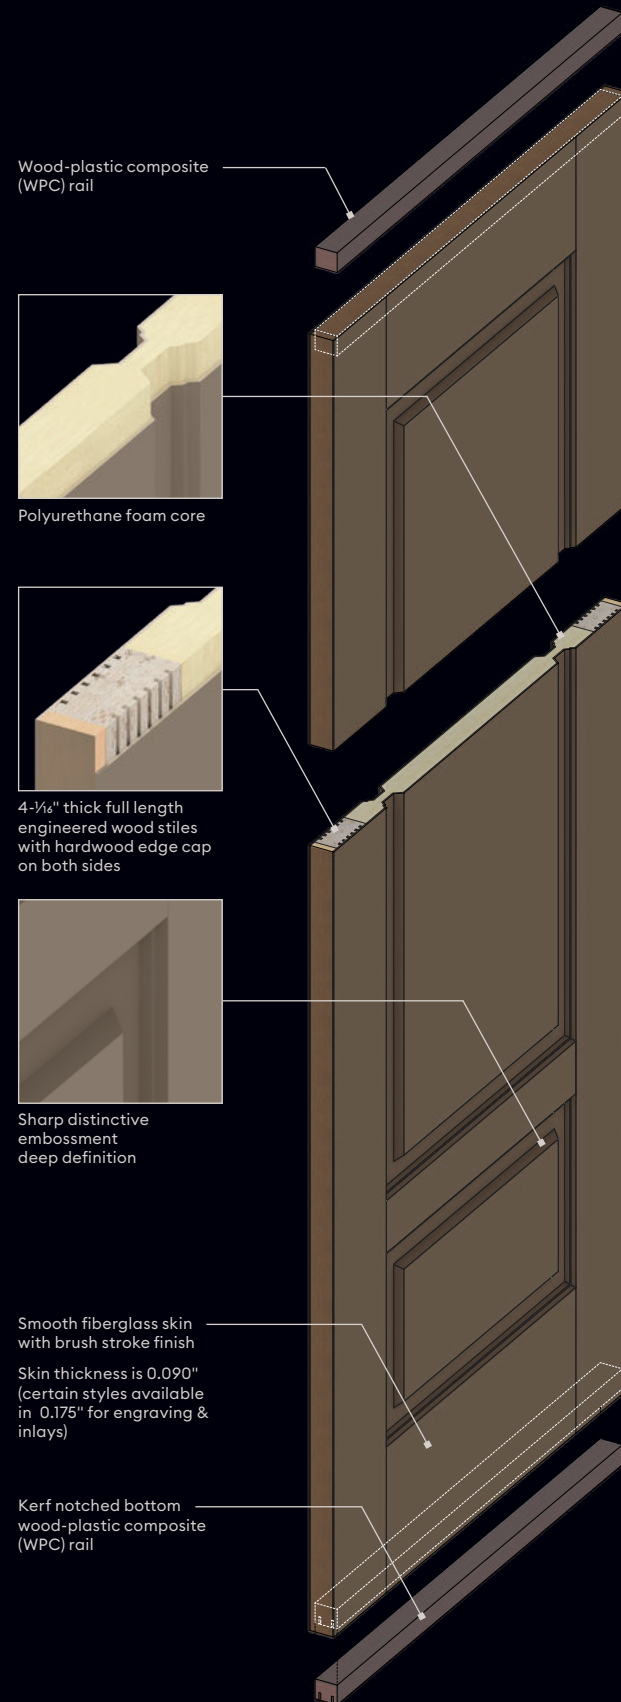

STRENGTH

A pair of robust 4-1/16" stiles run down each side of the door slab. The stiles are made of 3-7/16" engineered wood and a 5/8" hardwood cap.

HIGH DEFINITION

To produce the most realistic woodgrain fiberglass doors, it starts with a high-quality real-wood door. Using our exclusive NVD technology we replicate the organic grain from the door onto a nickel tool. The tool is used to press a fiberglass skin with a minimum thickness of 0.090". To accommodate metal inlays and routed designs we press a 0.175" thick skin.

PERFORMANCE

All of our doors are insulated with high density, CFC free, polyurethane foam. Our formula improves energy efficiency and sound abatement.

CONSTRUCTION

Doors are constructed using rot resistant composite top and bottom rails.

MOLDED FIBERGLASS DOOR LITE FRAMES & SIMULATED DIVIDED LITES

MASTERGRAIN™ molds their own patented woodgrain and smooth fiberglass door lite frames that use a clip assembly system that eliminates the need for unsightly screws and plugs to deliver a unique uninterrupted look. MASTERGRAIN also offers molded fiberglass simulated divided lites (SDL).

- Fiberglass frames are more rigid than plastic frames.
- Molded door lite frames ensure a tight weather seal to the door and minimizes distortion.
- Plugless frame system eliminates all unsightly screw holes and plugs for a clean aesthetic.
- Traditional plugged door lite system uses screws and plugs to deliver certified performance for impact, air and water.
- Molded fiberglass SDL bars provide an energy-efficient way to create a number of design configurations for a completely custom look.
- Door glass frames and SDLs can be stained to match door panels and all other MASTERGRAIN door components for a seamless beautiful aesthetic.