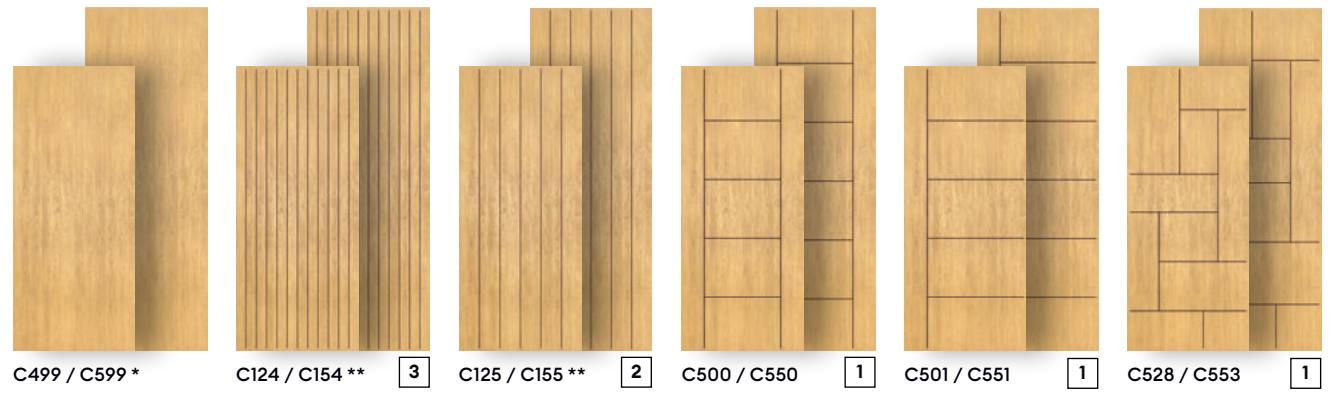

COMPOSITE GLASS STOPS (NON-CLADDED)

Size	Part #	Finish
3/4" x 1/2" x 144"	GS-COMG	Grained
3/4" x 1/2" x 144"	GS-COM	Smooth Raw
.354" x .553" x 99"	GSCOM99	Grained

CHERRY

CHERRY

CONTEMPORARY ENGRAVED

***Also available in 30" width x 7' height and 0.175" thick skins**