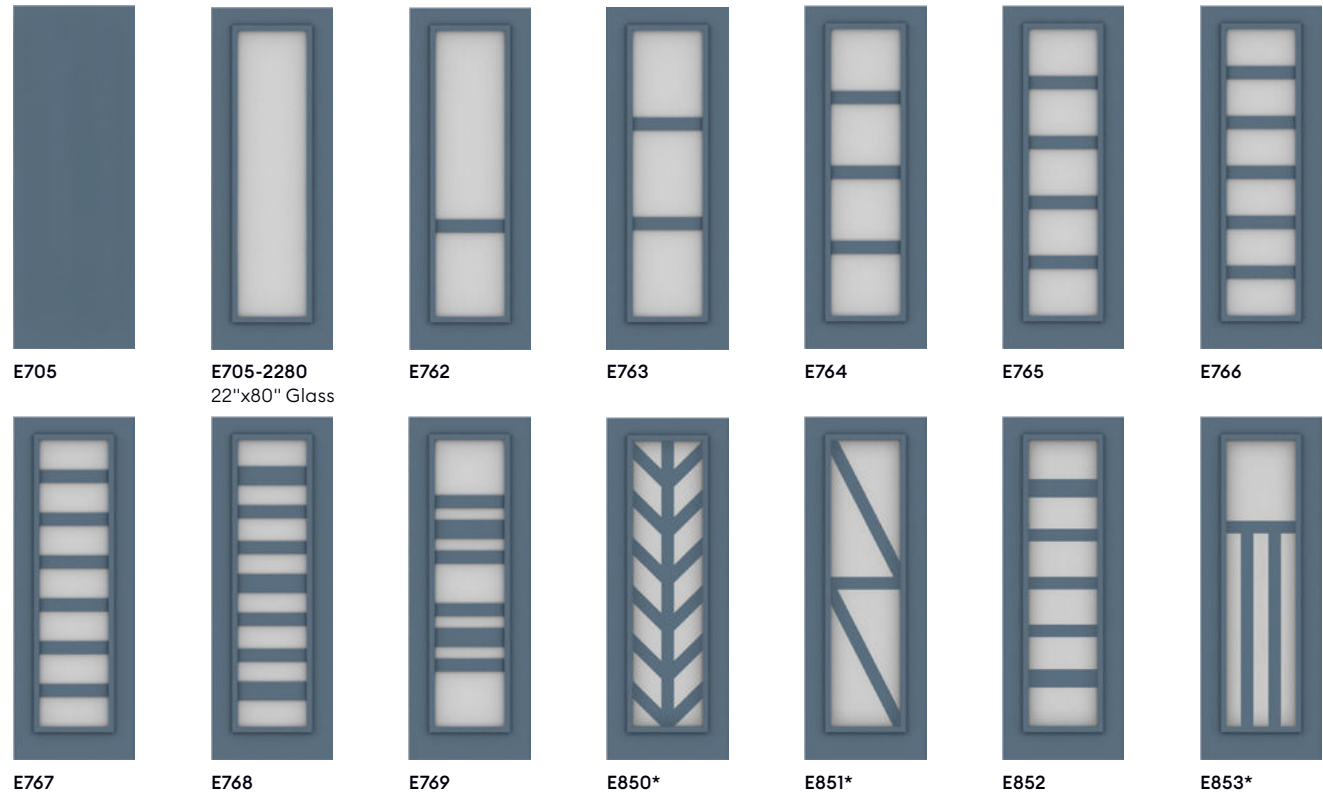

SIZING

Heights	6'-8"	7'	8'	
Widths	32"	34"	36"	42"

Contemporary Surround

EDGE SMOOTH

YourStyle™

SDL bars available in 3-1/2" and 5-1/8" widths.
*Available in Canada only

SIZING

Heights	8'		
Widths	34"	36"	42"

8' only available with contemporary surround

SDL bars available in 3-1/2" and 5-1/8" widths.
*Available in Canada only

SIZING

Heights	6'-8"	7'
Widths	34"	36"

6'-8" and 7' available with flush surround

EDGE SMOOTH