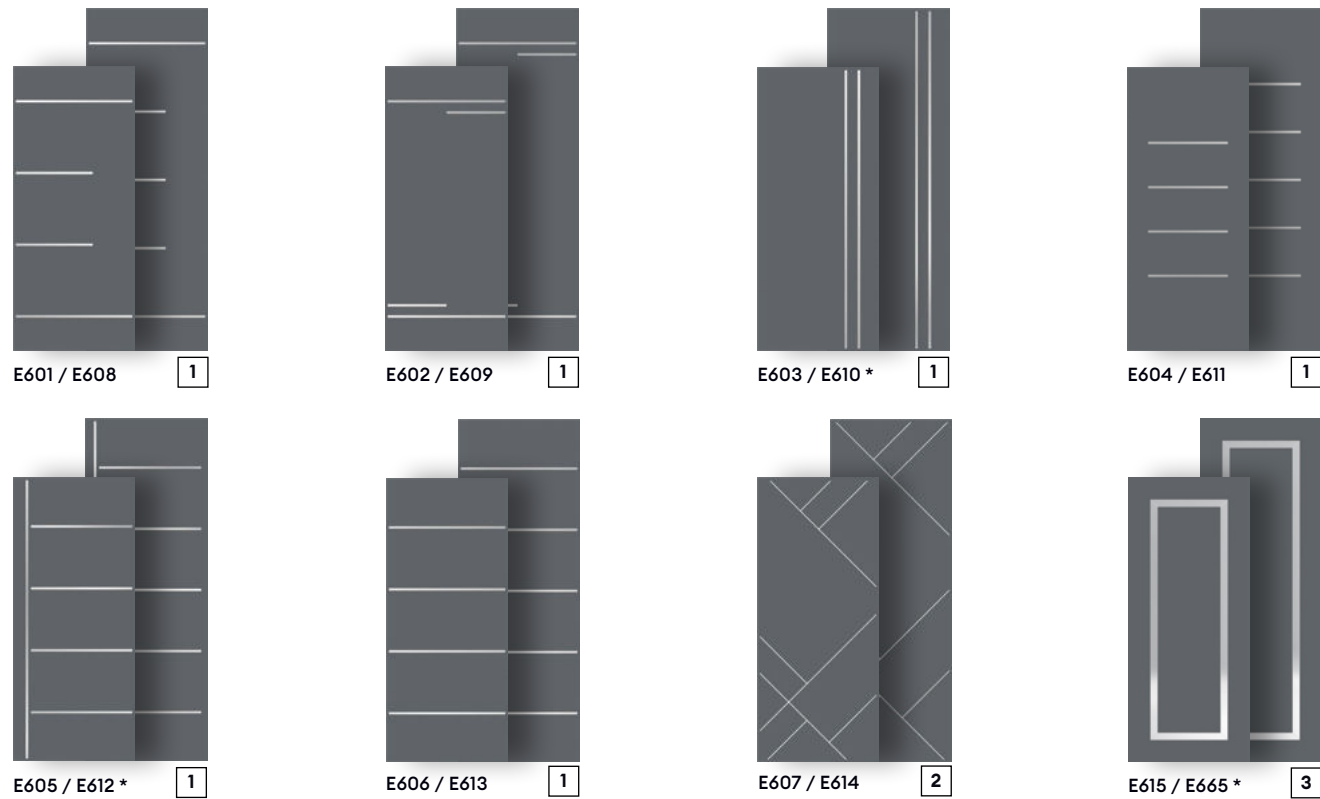

EDGE SMOOTH

STAINLESS INLAY

*No custom sizes available

*Not offered in 7' height.
**Not offered in custom sizes

36" x 8" and 42" x 8" available in 2-1/4" slab thickness.

Inlay stops before door edge for air and water protection.
Inlays available in gold, black or stainless.
Black mirrored inlay available for C615 / C665 only.

Custom design options are available.
Subject to engineering review.

SIZING

Heights	6'-8"	7'	8'
Widths	34"	36"	42"
Sidelites Widths	12"	14"	16"

10" flush panel sidelites available.
See E704/E707 on page 43.