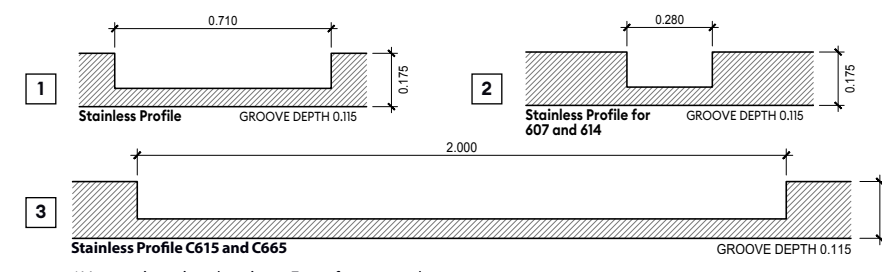

Custom design options are available.
Subject to engineering review.

SIZING

Heights	6'-8"	7'	8'
Widths	34"	36"	42"
Sidelites Widths	12"	14"	16"

10" flush panel sidelites available.
See O498 on page 59.

*Not engineering drawings. For reference only.