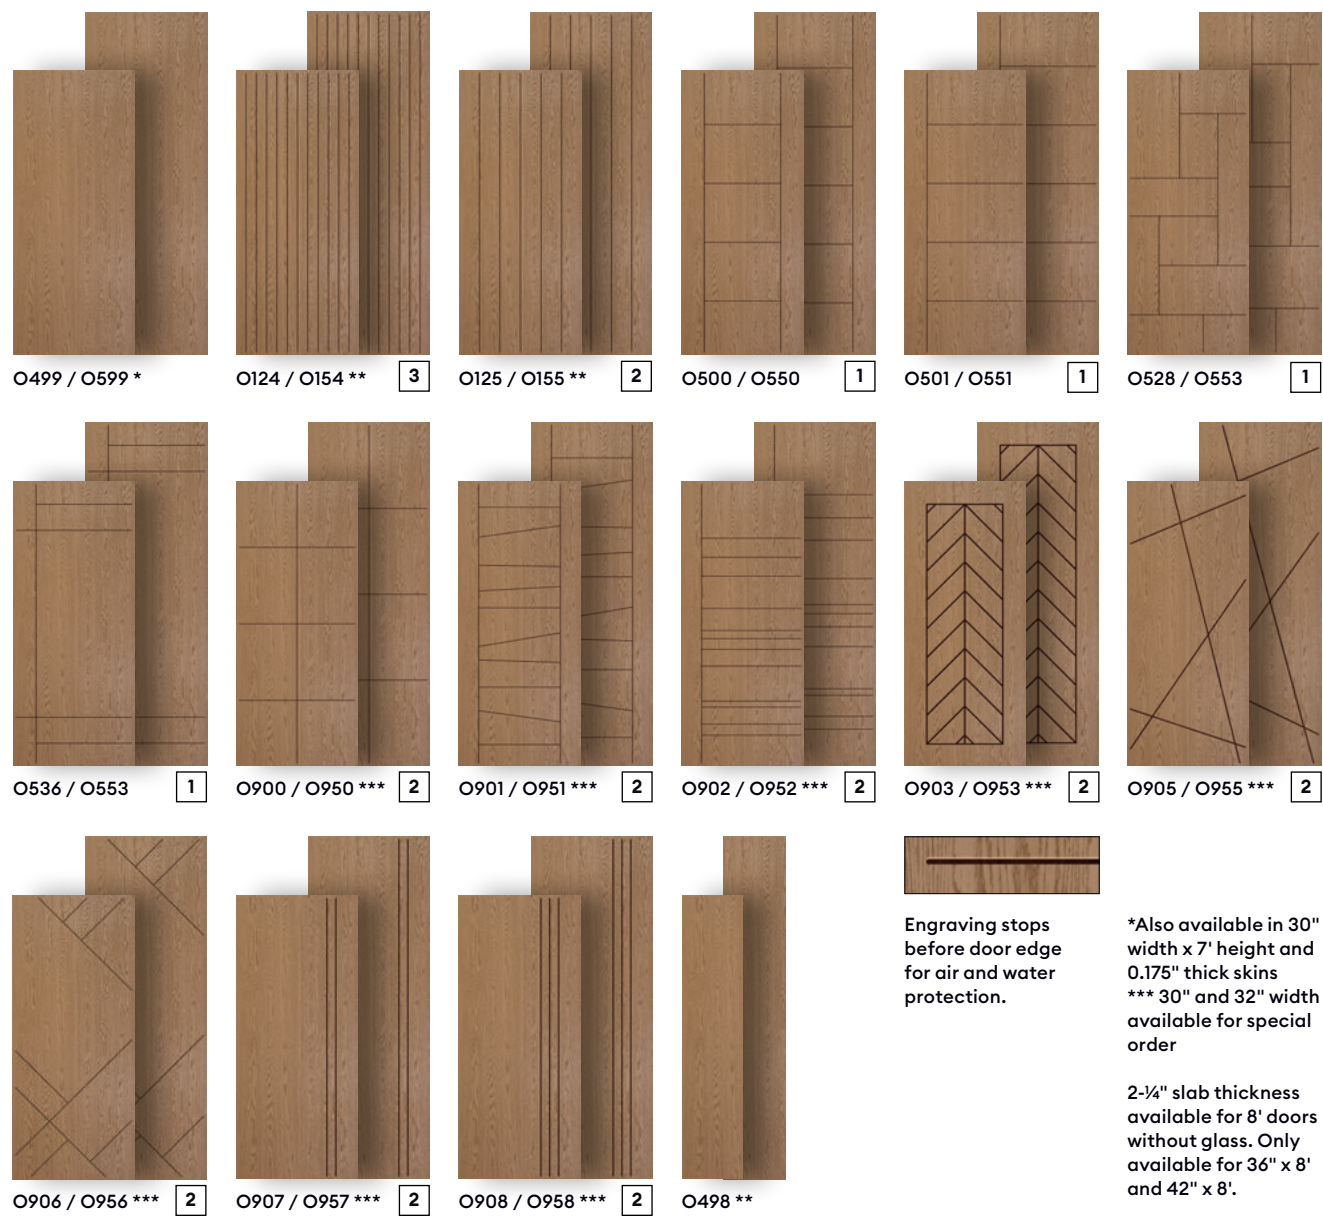

Sidelites
Widths

12" 14" 16"

Embossment

Traditional Surround

OAK

CONTEMPORARY ENGRAVED

Engraving stops before door edge for air and water protection.

*Also available in 30" width x 7' height and 0.175" thick skins
 *** 30" and 32" width available for special order