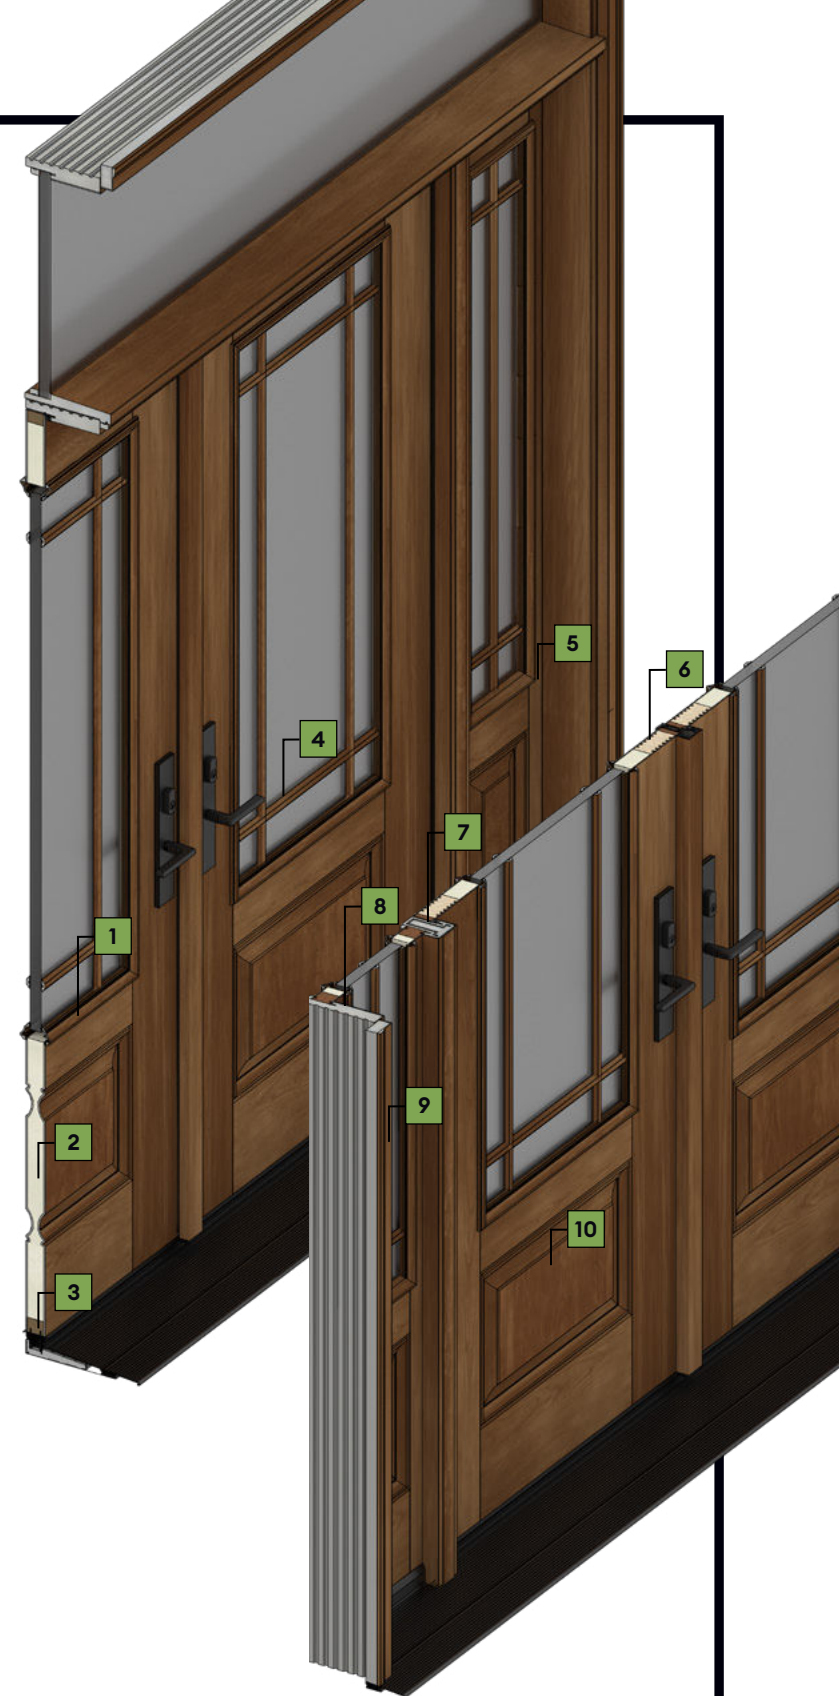

1. **1 Molded Fiberglass Door Lite Frame**
   A patented clip assembly system is employed to eliminate the need for unsightly screws and plugs. It creates a unique look that is completely seamless.
2. **2 Polyurethane Foam Core**
   High-density, CFC-free polyurethane foam is injected into the slab core to offer superior insulation, energy efficiency, sound-dampening and resistance to dents.
3. **3 Composite Rails**
   Rot-resistant composite (wood fibers and plastic film) are used for both the top and bottom rails. This material is resilient and more stable than wood or other materials.
4. **4 Simulated Divided Lites (SDLs)**
   Made with molded fiberglass to provide countless customization options, SDLs can be used in any design configuration as well as stained to match door panels and other components.
5. **5 Sidelite Composite Glass Stop**
   Matching composite glass stops, made with or without woodgrain, are installed on the inside of the door lite frame to hold glass securely in place, deliver improved performance and durability and make removal/replacement easier.
6. **6 Engineered Wood Stiles**
   The door stiles on the interior of the fiberglass slab are wider than industry standard and are uniform on both sides of the door. This unlocks more hardware opportunities and provides homeowners with a robust and kick-proof panel. The hardwood cap on the outside of the stile delivers a square edge that can be stained to match the fiberglass skins. This delivers the look of a premium door.
7. **7 Composite Reinforced Mull Post**
   Composite core components with aluminum reinforcement routed into door headers offer increased security and strength. Plus, fiberglass cladding adds ability to stain and match all door components.
8. **8 Composite Jambs with Woodgrain Fiberglass Cladding**
   All jambs are made using composite material. Woodgrain fiberglass cladded jambs are offered to attain a completely seamless look as they can be stained.
9. **9 Brickmold with Woodgrain Fiberglass Cladding**
   Available in a variety of sizes and finishes, this fiberglass-cladded brickmold is used as an aesthetic casing. It will not rot, split or warp and is completely stainable for a beautiful and seamless aesthetic.
10. **10 Door Skins**
    Nickel Vapor Deposition (NVD) technology, a process exclusive to MASTERGRAIN, is used to mold the world's most realistic fiberglass door skins of various woodgrains and thickness.