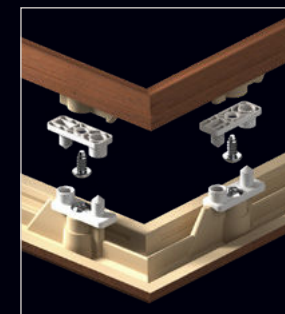

STRENGTH

A pair of robust 4-1/16" stiles run down each side of the door slab. The stiles are made of 3-7/16" engineered wood and a 5/8" hardwood cap.

HIGH DEFINITION

To produce the most realistic woodgrain fiberglass doors, it starts with a high-quality real-wood door. Using our exclusive NVD technology we replicate the organic grain from the door onto a nickel tool. The tool is used to press a fiberglass skin with a minimum thickness of 0.090". To accommodate metal inlays and routed designs we press a 0.175" thick skin.

MOLDED FIBERGLASS DOOR LITE FRAMES & SIMULATED DIVIDED LITES

MASTERGRAIN™ molds their own patented woodgrain and smooth fiberglass door lite frames that use a clip assembly system that eliminates the need for unsightly screws and plugs to deliver a unique uninterrupted look. MASTERGRAIN also offers molded fiberglass simulated divided lites (SDL).

- Fiberglass frames are more rigid than plastic frames.
- Molded door lite frames ensure a tight weather seal to the door and minimizes distortion.
- Plugless frame system eliminates all unsightly screw holes and plugs for a clean aesthetic.
- Traditional plugged door lite system uses screws and plugs to deliver certified performance for impact, air and water.
- Molded fiberglass SDL bars provide an energy-efficient way to create a number of design configurations for a completely custom look.
- Door glass frames and SDLs can be stained to match door panels and all other MASTERGRAIN door components for a seamless beautiful aesthetic.