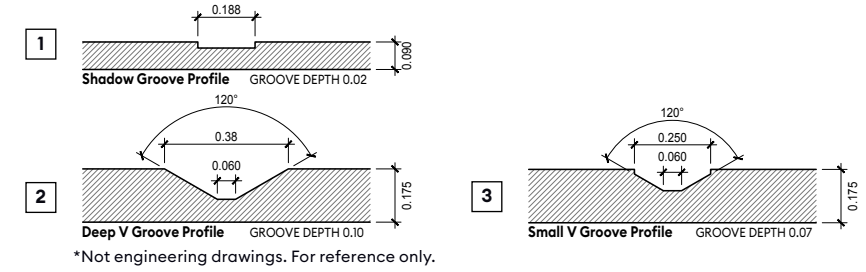

OAK

CONTEMPORARY ENGRAVED

Engraving stops before door edge for air and water protection.

*Also available in 30" width x 7' height and 0.175" thick skins
*** 30" and 32" width available for special order

2-1/4" slab thickness available for 8' doors without glass. Only available for 36" x 8' and 42" x 8'.

Custom design options are available. Subject to engineering review.

1. **SIZING**
2. Heights: 6'-8" 7' 8'
3. Widths: 32" 34" 36" 42"
4. Sidelites Widths: 10" 12" 14" 16"
5. 10" flush panel sidelites available.