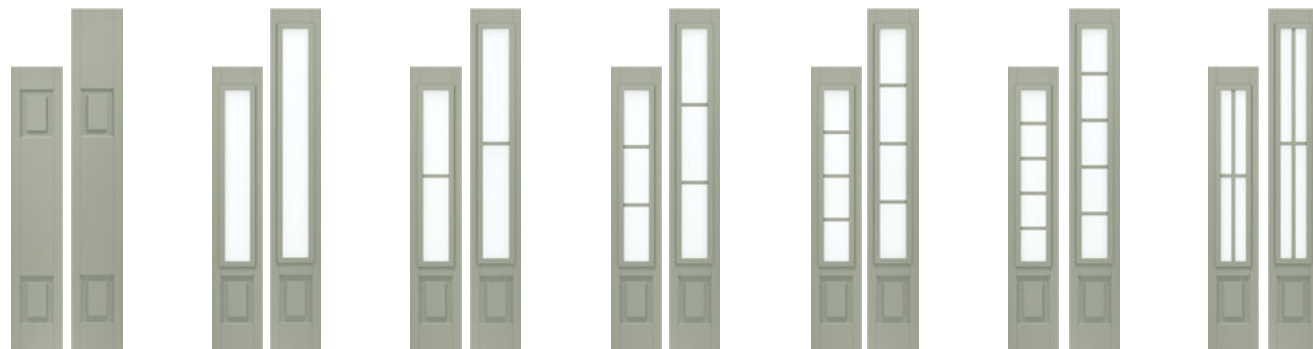

Embossment

Contemporary Surround

EDGE SMOOTH

CONTEMPORARY

E700 / E706

22"x48" / 22"x64" Glass 2x2 Grid 2x3 2x4 2x5 3x4 / 3x5

E702 / E708 8"x48" / 8"x64" Glass 1x2 Grid 1x3 1x4 1x5 2x2

SIZING