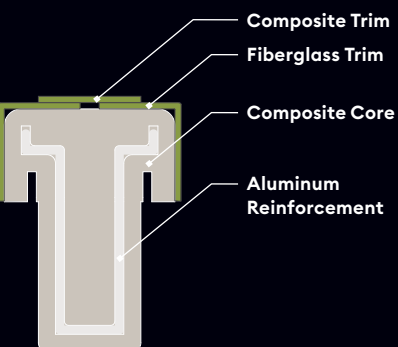

COMPOSITE MULL POST