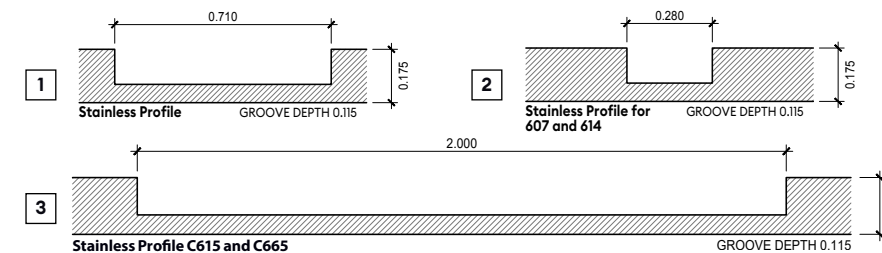

36" x 8' and 42" x 8' available in 2-1/4" slab thickness.

Custom design options are available.
Subject to engineering review.

SIZING

Heights 6'-8" 7' 8'

Widths 34" 36" 42"

Sidelites Widths 12" 14" 16"

10" flush panel sidelites available.
See C498 on page 13.