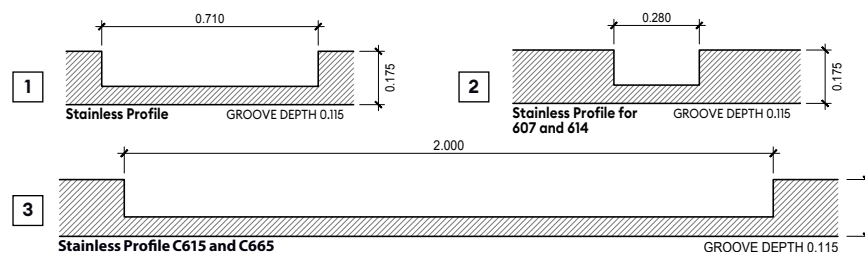

Custom design options are available.
Subject to engineering review.

SIZING

Heights	6'-8"	7'	8'
Widths	34"	36"	42"
Sidelites Widths	12"	14"	16"

10" flush panel sidelites available.
See E704/E707 on page 43.