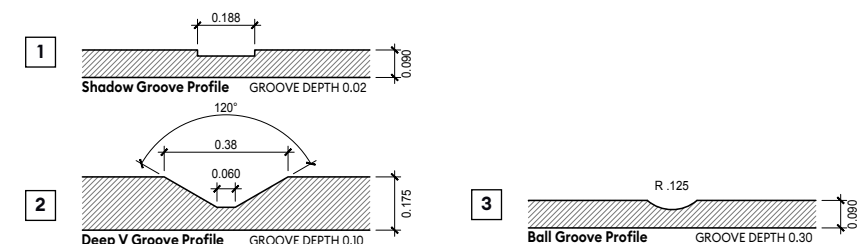

*Not engineering drawings. For reference only.