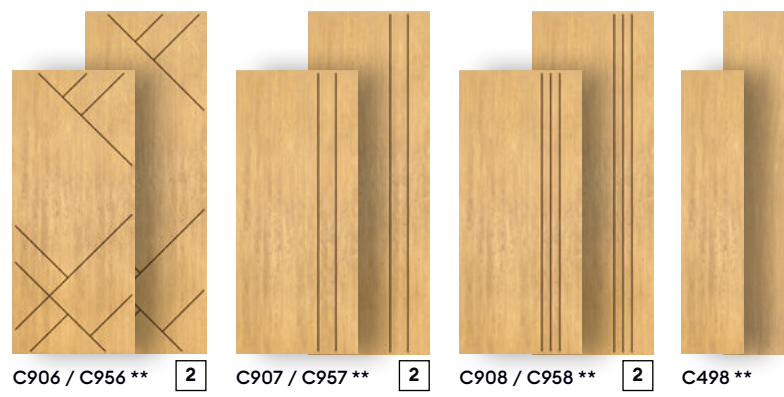

COMPOSITE GLASS STOPS (NON-CLADDED)

Size	Part #	Finish
3/4" x 1/2" x 144"	GS-COMG	Grained
3/4" x 1/2" x 144"	GS-COM	Smooth Raw
.354" x .553" x 99"	GSCOM99	Grained

CHERRY

CHERRY

CONTEMPORARY ENGRAVED

***Also available in 30" width x 7' height and 0.175" thick skins**