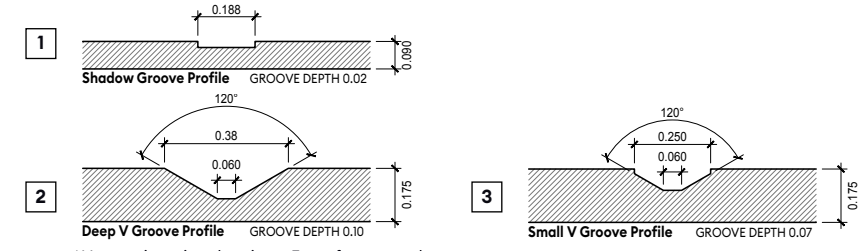

*Not engineering drawings. For reference only.