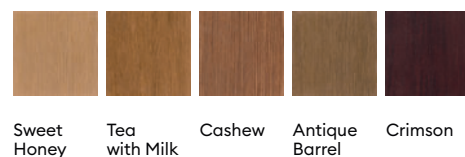

MASTERGRAIN™

REDEFINE YOUR DOOR

Chantelle

YourStyle™ FIR

Introducing Chantelle, a sophisticated blend of elegance and character that refreshes the classic plank door design. With balanced lines and artisan touches, it offers a familiar yet modern aesthetic. Emulating the warmth of fir wood, Chantelle combines natural beauty with the durability of premium fiberglass, ensuring it withstands the elements while maintaining its refined look.

Available Configurations

Recommended Stain Colors

Recommended Hardware

Slab Sizes

Height	6'-8"	7'	8' *
Width	34"	36"	
SDL	3-½"		

* 8' is only available in fir

Available Texture/Grain

FOLLOW US