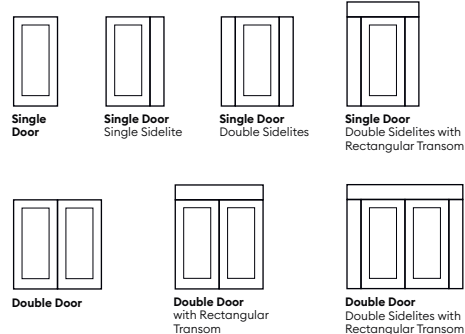

MASTERGRAIN™

REDEFINE YOUR DOOR

Chantelle

YourStyle™ FIR

Introducing Chantelle, a sophisticated blend of elegance and character that refreshes the classic plank door design. With balanced lines and artisan touches, it offers a familiar yet modern aesthetic. Emulating the warmth of fir wood, Chantelle combines natural beauty with the durability of premium fiberglass, ensuring it withstands the elements while maintaining its refined look.

Available Configurations

Recommended Stain Colors

Recommended Hardware

Slab Sizes

Height	6'-8"	7'	8' *
Width	34"	36"	
SDL	3-½"		

* 8' is only available in fir

Available Texture/Grain

FOLLOW US