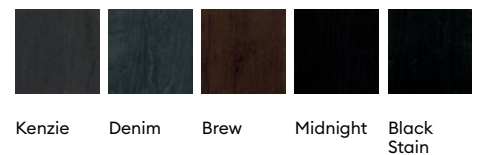

CONTEMPORARY CHERRY STAINLESS INLAY

Logan delivers a sophisticated and distinctive presence that is ideal for those who appreciate modern design. Rooted in purposeful minimalism, this door showcases strong lines that offer a fresh aesthetic.

What sets Logan apart is its use of contemporary accents, such as black mirrored stainless-steel inlays paired with a bold black tone-on-tone finish to create an elevated element of surprise.

Available Configurations

Recommended Stain Colors

Recommended Hardware

Slab Sizes

Height	6'-8"	7'	8'
Width	34"	36"	42"

Available Texture/Grain