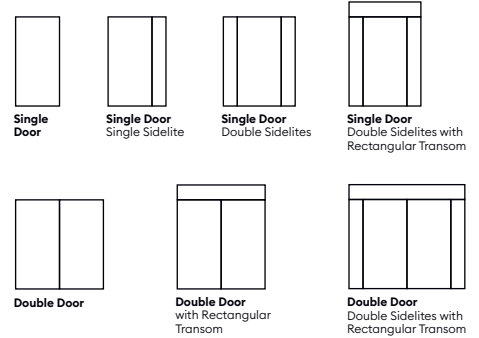

CONTEMPORARY CHERRY STAINLESS INLAY

Logan delivers a sophisticated and distinctive presence that is ideal for those who appreciate modern design. Rooted in purposeful minimalism, this door showcases strong lines that offer a fresh aesthetic.

What sets Logan apart is its use of contemporary accents, such as black mirrored stainless-steel inlays paired with a bold black tone-on-tone finish to create an elevated element of surprise.

Available Configurations

Recommended Stain Colors

Recommended Hardware

Slab Sizes

Height	6'-8"	7'	8'
Width	34"	36"	42"

Available Texture/Grain