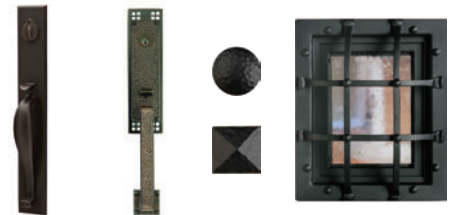

Recommended Hardware

Slab Sizes

Height 6'-8" 7' 8'

Width 32" 34" 36"

Standard door skin thickness is .90".

Available Texture/Grain

Knotty Alder

Cherry

FOLLOW US

mastergrain.com

SCAN FOR
MORE INFORMATION