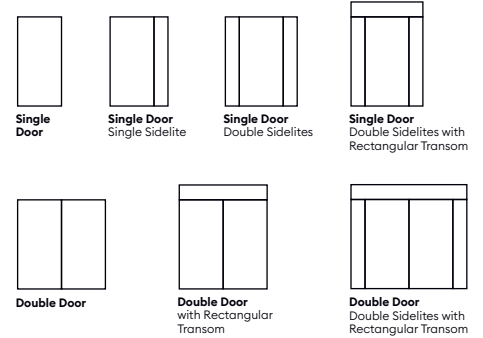

CONTEMPORARY EDGE SMOOTH

Introducing Jasmine, an innovative fiberglass door design that offers a blend of timeless elegance and contemporary style. Inspired by classic fluted designs found in ancient architecture, this door pays homage to history while embracing modern trends. With its captivating texture and durability, Jasmine is the perfect choice for those seeking a unique, sophisticated entrance.

Available Configurations

Recommended Paint Colors

Recommended Hardware

Slab Sizes

Height	6'-8"	7'	8'
Width	36"	42"	
SDL	1"		

Available Texture/Grain

Edge Smooth