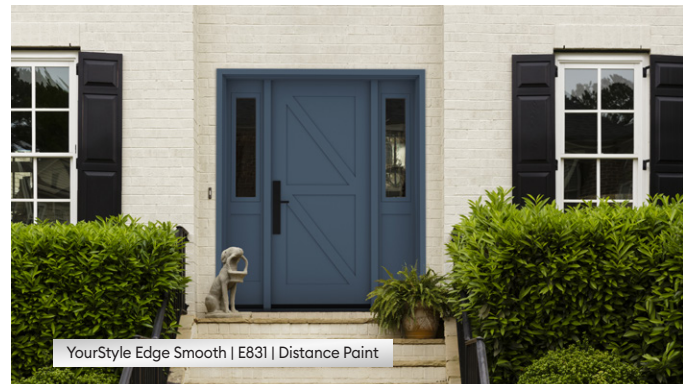

MASTERGRAIN™

REDEFINE YOUR DOOR

TRENDY PAINT AND STAIN COLOURS FROM MASTERGRAIN™

The curated collection of on-trend stain and paint colours from MASTERGRAIN™ is designed to bring elegance and style to both your home's exterior and interior.

When you choose a factory-finished MASTERGRAIN door, you can trust that its vibrant appearance will last for years. Your door will make a lasting impression, showcasing its beauty and craftsmanship.

Enhance the curb appeal of your home and make a statement with a MASTERGRAIN door that truly stands out.

Talk to your
MASTERGRAIN
sales representative

+1 (800) 782-0559

sales@mastergrain.com

www.mastergrain.com

**10-YEAR
WARRANTY**

FOLLOW US

mastergrain.com