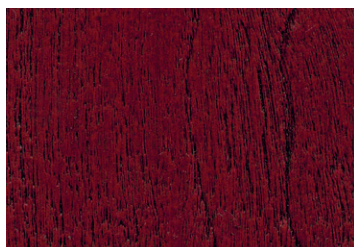

# STAIN COLOURS

Featuring 20 stain colours, each shade has been carefully selected to enhance the natural beauty of a MASTERGRAIN fiberglass door system while providing long-lasting durability against the elements.

ACORN

CIGAR

CHARCOAL

KENZIE

ROSSI

CRIMSON

DENIM

DUSK

BREW

BRIDLE

MIDNIGHT

BLACK STAIN

\*Stains are available in all woodgrains: cherry, fir, mahogany, knotty alder and oak. Digital colours vary. Reference to fiberglass samples.

FOLLOW US

mastergrain.com

# PAINT COLOURS

Our curated collection of 21 paint colours is designed to elevate the exterior and interior design of your home. With these on-trend shades, you can transform your

MASTERGRAIN door into a true masterpiece that enhances architectural features and reflects your personal style.