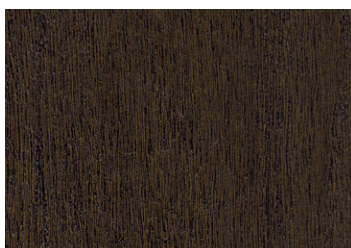

STAIN COLOURS

Featuring 20 stain colours, each shade has been carefully selected to enhance the natural beauty of a MASTERGRAIN fiberglass door system while providing long-lasting durability against the elements.

Whether you are looking for a warm wood-tone stain or a sleek dark finish, there is a range of options to suit your aesthetic. These stain colours are designed to stand the test of time, maintaining their beauty and richness for years to come.

CIGAR

*Stains are available in all woodgrains: cherry, fir, mahogany, knotty alder and oak. Digital colours vary. Reference to fiberglass samples.

FOLLOW US

mastergrain.com