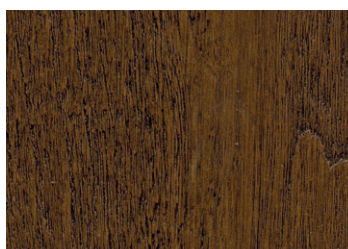

STAIN COLOURS

Featuring 20 stain colours, each shade has been carefully selected to enhance the natural beauty of a MASTERGRAIN fiberglass door system while providing long-lasting durability against the elements.

Whether you are looking for a warm wood-tone stain or a sleek dark finish, there is a range of options to suit your aesthetic. These stain colours are designed to stand the test of time, maintaining their beauty and richness for years to come.

AUBURN

*Stains are available in all woodgrains: cherry, fir, mahogany, knotty alder and oak. Digital colours vary. Reference to fiberglass samples.

FOLLOW US

mastergrain.com