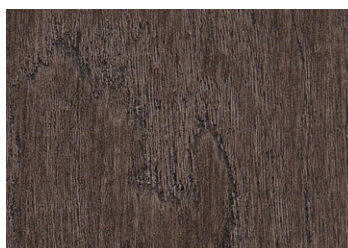

STAIN COLOURS

Featuring 20 stain colours, each shade has been carefully selected to enhance the natural beauty of a MASTERGRAIN fiberglass door system while providing long-lasting durability against the elements.

Whether you are looking for a warm wood-tone stain or a sleek dark finish, there is a range of options to suit your aesthetic. These stain colours are designed to stand the test of time, maintaining their beauty and richness for years to come.

CHARCOAL

*Stains are available in all woodgrains: cherry, fir, mahogany, knotty alder and oak. Digital colours vary. Reference to fiberglass samples.

FOLLOW US

mastergrain.com