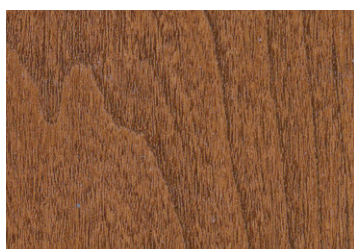

STAIN COLOURS

Featuring 20 stain colours, each shade has been carefully selected to enhance the natural beauty of a MASTERGRAIN fiberglass door system while providing long-lasting durability against the elements.

Whether you are looking for a warm wood-tone stain or a sleek dark finish, there is a range of options to suit your aesthetic. These stain colours are designed to stand the test of time, maintaining their beauty and richness for years to come.

CASHEW

*Stains are available in all woodgrains: cherry, fir, mahogany, knotty alder and oak. Digital colours vary. Reference to fiberglass samples.

FOLLOW US

mastergrain.com