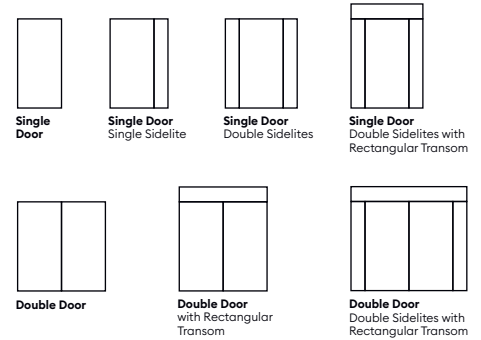

Available Configurations