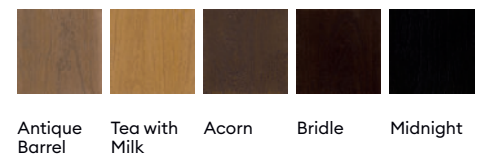

Recommended Stain Colors