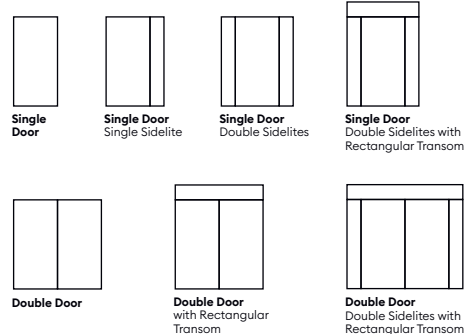

MASTERGRAIN™

REDEFINE YOUR DOOR

MADELINE

CONTEMPORARY EDGE SMOOTH ENGRAVED

There is such a thing as the perfect combination of traditional and contemporary design elements. The undeniable beauty and appeal of the Madeline is derived from the combination of its rustic, European farmhouse style and contemporary influence.

Owning a MASTERGRAIN™ Madeline door tells the world that you pay homage to the old and embrace the new. Pair this charming door with traditional shapes, minimalist barn lights and rattan furniture for a completely curated entryway.

Available Configurations

Recommended Paint Colors

Recommended Hardware

Slab Sizes

Height	6'-8"	7'	8'
Width	34"	36"	42"

*42" width only available in 8' height

Available Texture/Grain

Edge Smooth