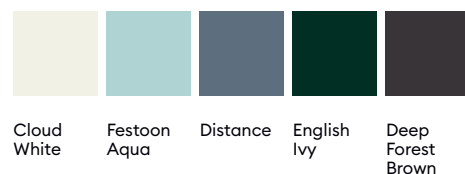

MASTERGRAIN™

REDEFINE YOUR DOOR

MADELINE

CONTEMPORARY EDGE SMOOTH ENGRAVED

There is such a thing as the perfect combination of traditional and contemporary design elements. The undeniable beauty and appeal of the Madeline is derived from the combination of its rustic, European farmhouse style and contemporary influence.

Available Configurations

Recommended Paint Colors

Recommended Hardware

Slab Sizes

Height	6'-8"	7'	8'
Width	34"	36"	42"

*42" width only available in 8' height

Available Texture/Grain

Edge Smooth