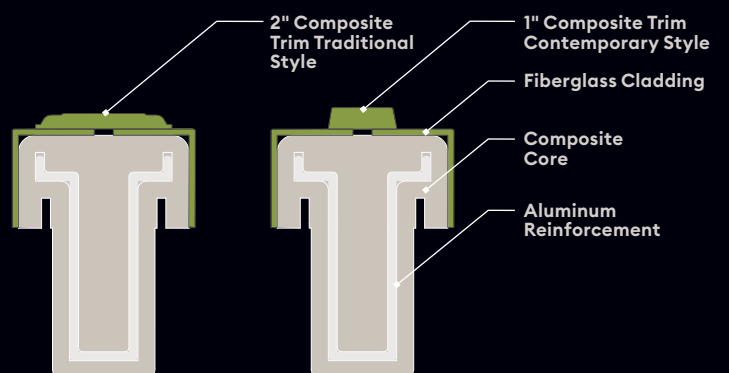

COMPOSITE MULL POST