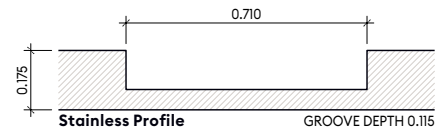

*Not engineering drawings. For reference only.