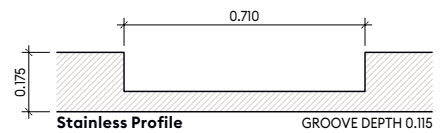

*Not engineering drawings. For reference only.