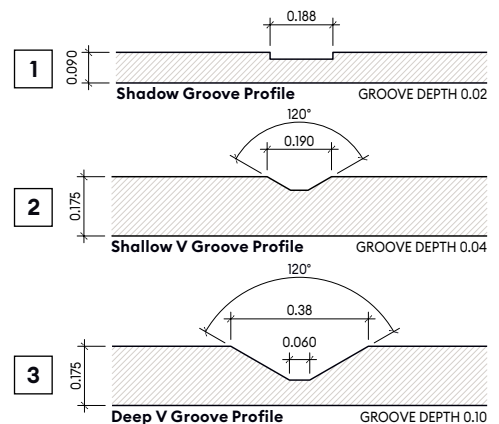

*Not engineering drawings. For reference only.