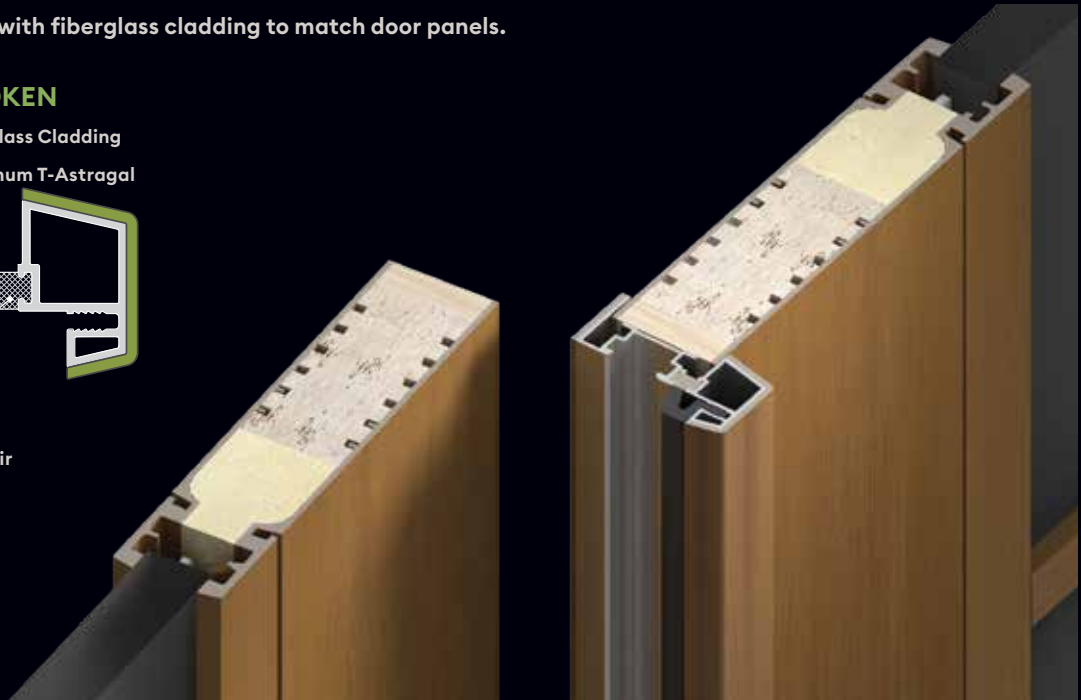

FIBERGLASS CLADDED ASTRAGALS

Aluminum astragal with fiberglass cladding to match door panels.

THERMALLY BROKEN

Cherry/Mahogany,
Knotty Alder/Oak and Fir

LH 6/8
RH 8/0

TRANSOM SILL, MULL CASING & GLASS STOP

COMPOSITE TRANSOM SILL WITH GRAIN (NON-CLADDED)

Size	Part #	Finish
5-5/8" x 120"	TSCOM4120	Grained
7-5/8" x 120"	TSCOM6120	Grained
5-5/8" X 168"	TSCOM4168P	Smooth Primed
7-5/8" X 168"	TSCOM6168P	Smooth Primed

COMPOSITE GLASS STOPS

Size	Part #	Finish
3/4" x 1/2" x 144"	GS-COMG	Grained
3/4" x 1/2" x 144"	GS-COM	Smooth Raw
.354" x .553" x 99"	GSCOM99	Grained