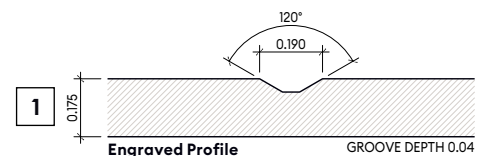

*Not engineering drawings. For reference only.