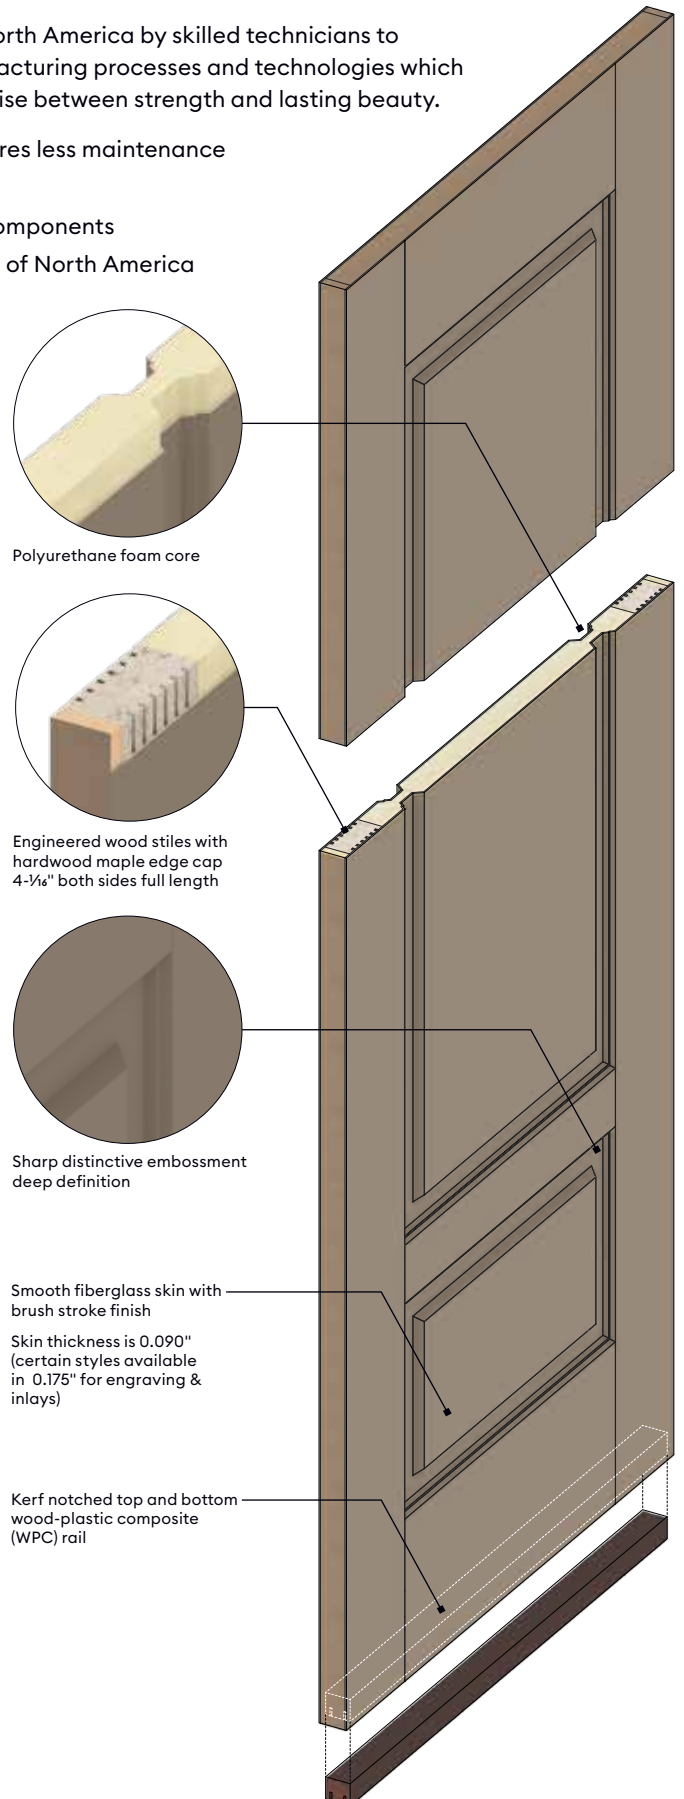

STRENGTH

A pair of robust 4-1/8" stiles run down each side of the door slab. The stiles are made of 3-7/16" engineered wood and a 5/8" hardwood cap.

HIGH DEFINITION

To produce the most realistic woodgrain fiberglass doors, it starts with a high-quality real-wood door. Using our exclusive NVD technology we replicate the organic grain from the door onto a nickel tool. The tool is used to press a fiberglass skin with a minimum thickness of 0.09". To accommodate metal inlays and routed designs we press a 0.175" thick skin.

PERFORMANCE

All of our doors are insulated with high density, CFC free, polyurethane foam. Our formula improves energy efficiency and sound abatement.

CONSTRUCTION

Doors are constructed using rot resistant composite top and bottom rails.

* MASTERGRAIN doors are NAFS Certified.

MOLDED FIBERGLASS DOOR LITE FRAMES & SIMULATED DIVIDED LITES (SDLs)

MASTERGRAIN™ molds their own patented woodgrain and smooth fiberglass door lite frames that use a clip assembly system that eliminates the need for unsightly screws and plugs to deliver a unique uninterrupted look. MASTERGRAIN also offers molded fiberglass simulated divided lites (SDLs).