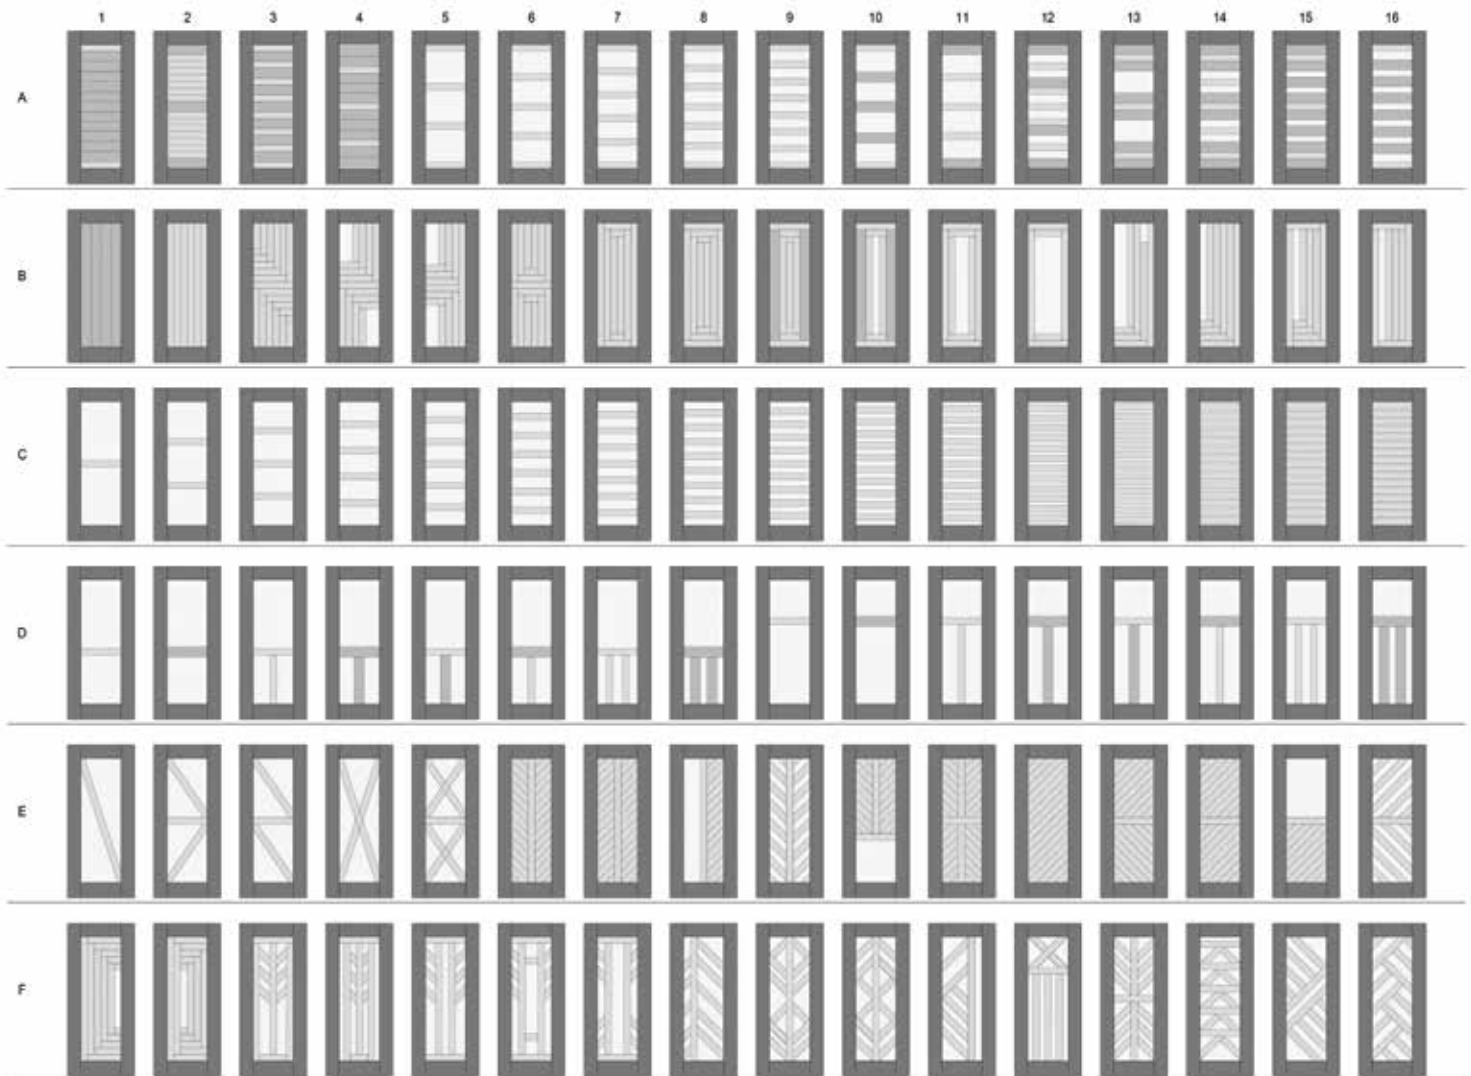

5/8"

Available Texture/Grain

Edge Smooth

FOLLOW US

mastergrain.com

SCAN FOR
MORE INFORMATION

CONTEMPORARY EDGE SMOOTH

The YourStyle door empowers manufacturers to efficiently create personalized products, be it a classic pattern or a unique configuration. The use of SDLs significantly reduces the need for a vast inventory of products, streamlining the manufacturing process for faster lead times.

SDLs elevate the visual appeal of a solid panel door. When paired with glass and the available flush-fit door lite frame, the resulting design facilitates light to pass through, creating a warm and welcoming atmosphere.