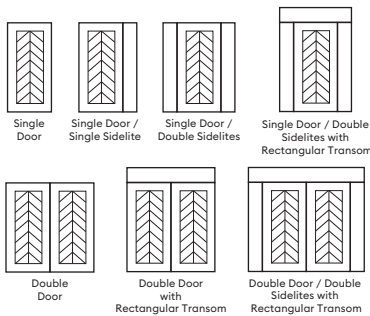

Available Configurations

Custom slab sizes, transom shapes and glass also available, see retail associate.