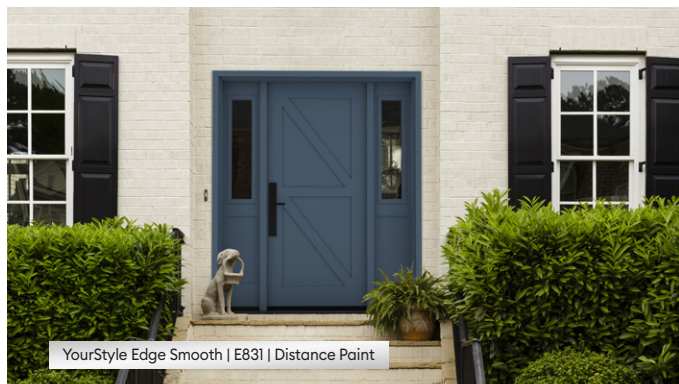

MASTERGRAIN™

REDEFINE YOUR DOOR

TRENDY PAINT AND STAIN COLOURS FROM MASTERGRAIN™

The curated collection of on-trend stain and paint colours from MASTERGRAIN™ is designed to bring elegance and style to both your home's exterior and interior.

When you choose a factory-finished MASTERGRAIN door, you can trust that its vibrant appearance will last for years. Your door will make a lasting impression, showcasing its beauty and craftsmanship.

Enhance the curb appeal of your home and make a statement with a MASTERGRAIN door that truly stands out.

Talk to your
MASTERGRAIN
sales representative

+1 (800) 782-0559

sales@mastergrain.com

www.mastergrain.com

**10-YEAR
WARRANTY**

FOLLOW US

mastergrain.com