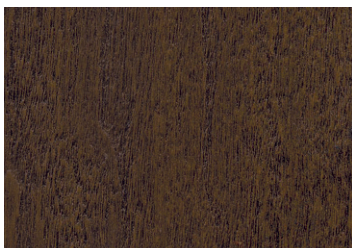

STAIN COLOURS

Featuring 20 stain colours, each shade has been carefully selected to enhance the natural beauty of a MASTERGRAIN fiberglass door system while providing long-lasting durability against the elements.

Whether you are looking for a warm wood-tone stain or a sleek dark finish, there is a range of options to suit your aesthetic. These stain colours are designed to stand the test of time, maintaining their beauty and richness for years to come.

ACORN

*Stains are available in all woodgrains: cherry, fir, mahogany, knotty alder and oak. Digital colours vary. Reference to fiberglass samples.

FOLLOW US

mastergrain.com