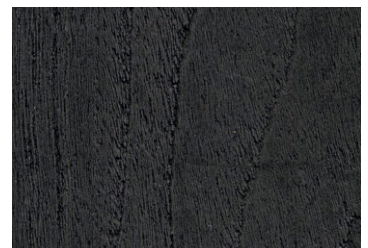

STAIN COLOURS

Featuring 20 stain colours, each shade has been carefully selected to enhance the natural beauty of a MASTERGRAIN fiberglass door system while providing long-lasting durability against the elements.

Whether you are looking for a warm wood-tone stain or a sleek dark finish, there is a range of options to suit your aesthetic. These stain colours are designed to stand the test of time, maintaining their beauty and richness for years to come.

KENZIE

*Stains are available in all woodgrains: cherry, fir, mahogany, knotty alder and oak. Digital colours vary. Reference to fiberglass samples.

FOLLOW US

mastergrain.com