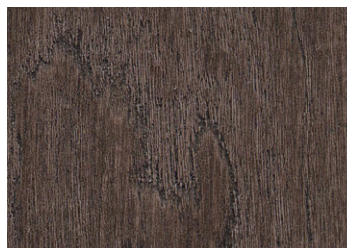

STAIN COLOURS

Featuring 20 stain colours, each shade has been carefully selected to enhance the natural beauty of a MASTERGRAIN fiberglass door system while providing long-lasting durability against the elements.

Whether you are looking for a warm wood-tone stain or a sleek dark finish, there is a range of options to suit your aesthetic. These stain colours are designed to stand the test of time, maintaining their beauty and richness for years to come.

CHARCOAL

*Stains are available in all woodgrains: cherry, fir, mahogany, knotty alder and oak. Digital colours vary. Reference to fiberglass samples.

FOLLOW US

mastergrain.com