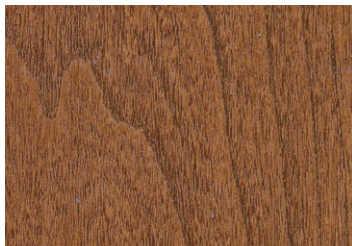

STAIN COLOURS

Featuring 20 stain colours, each shade has been carefully selected to enhance the natural beauty of a MASTERGRAIN fiberglass door system while providing long-lasting durability against the elements.

Whether you are looking for a warm wood-tone stain or a sleek dark finish, there is a range of options to suit your aesthetic. These stain colours are designed to stand the test of time, maintaining their beauty and richness for years to come.

CASHEW

*Stains are available in all woodgrains: cherry, fir, mahogany, knotty alder and oak. Digital colours vary. Reference to fiberglass samples.

FOLLOW US

mastergrain.com