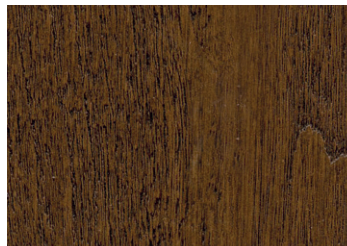

STAIN COLOURS

Featuring 20 stain colours, each shade has been carefully selected to enhance the natural beauty of a MASTERGRAIN fiberglass door system while providing long-lasting durability against the elements.

Whether you are looking for a warm wood-tone stain or a sleek dark finish, there is a range of options to suit your aesthetic. These stain colours are designed to stand the test of time, maintaining their beauty and richness for years to come.

AUBURN

*Stains are available in all woodgrains: cherry, fir, mahogany, knotty alder and oak. Digital colours vary. Reference to fiberglass samples.

FOLLOW US

mastergrain.com