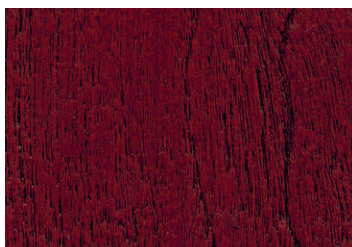

Featuring 20 stain colours, each shade has been carefully selected to enhance the natural beauty of a MASTERGRAIN fiberglass door system while providing long-lasting durability against the elements.

Whether you are looking for a warm wood-tone stain or a sleek dark finish, there is a range of options to suit your aesthetic. These stain colours are designed to stand the test of time, maintaining their beauty and richness for years to come.

ACORN

CIGAR

CHARCOAL

KENZIE

ROSSI

CRIMSON

DENIM

DUSK

BREW

BRIDLE

MIDNIGHT

BLACK STAIN

*Stains are available in all woodgrains: cherry, fir, mahogany, knotty alder and oak. Digital colours vary. Reference to fiberglass samples.

FOLLOW US

mastergrain.com

PAINT COLOURS

Our curated collection of 21 paint colours is designed to elevate the exterior and interior design of your home. With these on-trend shades, you can transform your

MASTERGRAIN door into a true masterpiece that enhances architectural features and reflects your personal style.