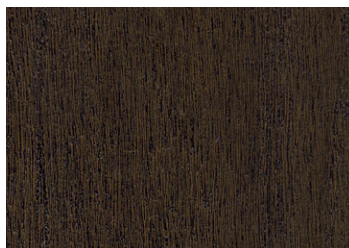

STAIN COLOURS

Featuring 20 stain colours, each shade has been carefully selected to enhance the natural beauty of a MASTERGRAIN fiberglass door system while providing long-lasting durability against the elements.

Whether you are looking for a warm wood-tone stain or a sleek dark finish, there is a range of options to suit your aesthetic. These stain colours are designed to stand the test of time, maintaining their beauty and richness for years to come.

CIGAR

*Stains are available in all woodgrains: cherry, fir, mahogany, knotty alder and oak. Digital colours vary. Reference to fiberglass samples.

FOLLOW US

mastergrain.com