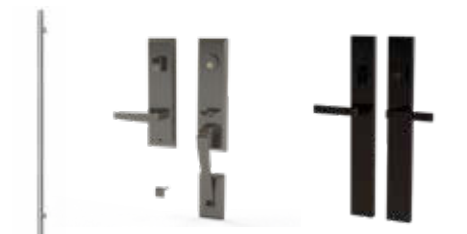

CONTEMPORARY CHERRY ENGRAVED

Introducing Milo, a stunning contemporary cherry engraved fiberglass door. Milo's distinctive allure lies in its exquisite engraved pattern, drawing inspiration from modern abstract design.

This artistic touch transforms Milo into more than just a door; it becomes a captivating statement piece that elevates the aesthetic of any contemporary home. The meticulous detailing and rich cherry finish not only showcase the door's premium craftsmanship but also ensures a lasting impression.

Available Configurations

Recommended Stain Colors

Recommended Hardware

Slab Sizes

Height	6'-8"	7'	8'	
Width	32"	34"	36"	42"

Available Texture/Grain