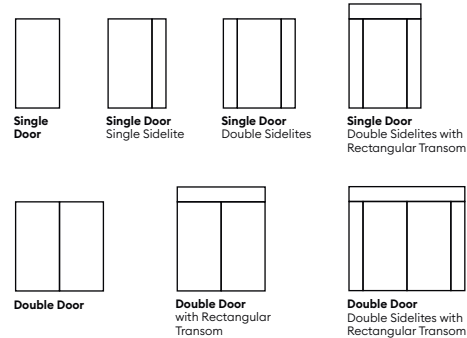

CONTEMPORARY CHERRY ENGRAVED

Introducing Milo, a stunning contemporary cherry engraved fiberglass door. Milo's distinctive allure lies in its exquisite engraved pattern, drawing inspiration from modern abstract design.

This artistic touch transforms Milo into more than just a door; it becomes a captivating statement piece that elevates the aesthetic of any contemporary home. The meticulous detailing and rich cherry finish not only showcase the door's premium craftsmanship but also ensures a lasting impression.

Available Configurations

Recommended Stain Colors

Recommended Hardware

Slab Sizes

Height	6'-8"	7'	8'	
Width	32"	34"	36"	42"

Available Texture/Grain