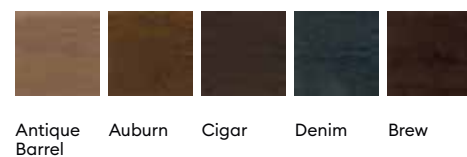

CONTEMPORARY CHERRY ENGRAVED

Introducing Milo, a stunning contemporary cherry engraved fiberglass door. Milo's distinctive allure lies in its exquisite engraved pattern, drawing inspiration from modern abstract design.

This artistic touch transforms Milo into more than just a door; it becomes a captivating statement piece that elevates the aesthetic of any contemporary home. The meticulous detailing and rich cherry finish not only showcase the door's premium craftsmanship but also ensures a lasting impression.

Available Configurations

Recommended Stain Colors

Recommended Hardware

Slab Sizes

Height	6'-8"	7'	8'	
Width	32"	34"	36"	42"

Available Texture/Grain