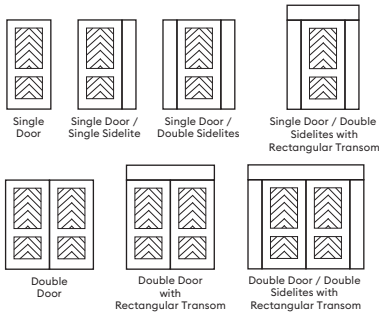

Available Configurations

Custom slab sizes, transom shapes and glass also available, see retail associate.