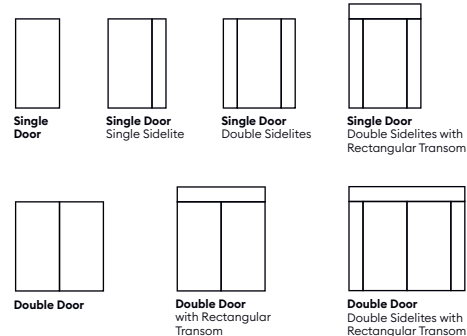

Available Configurations